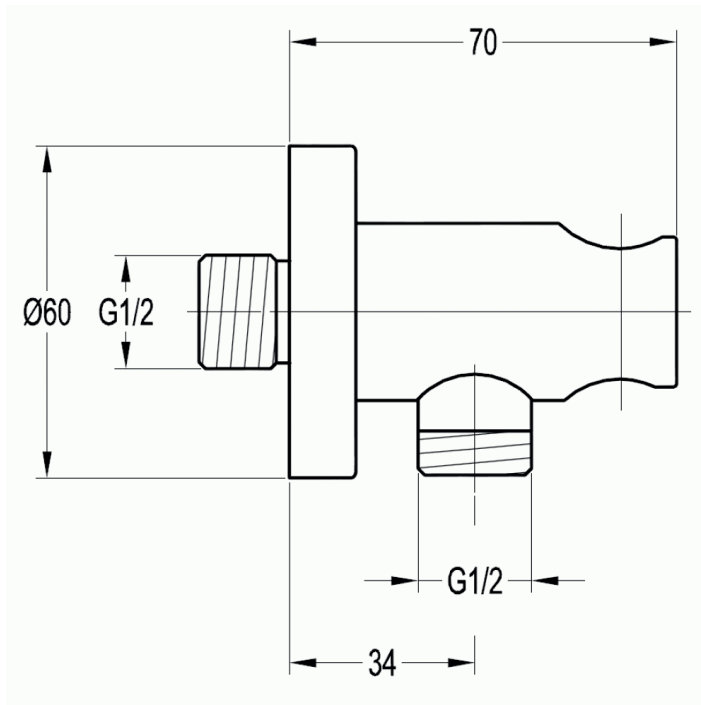

Round Wall Elbow + Bracket INS37080

Specification

Finish	Matt Black
Dimensions	60(h) x 60(w) x 70(d) mm
Weight	0.28 kg

Key Features + Benefits

10

Year
Guarantee

1

Year Guarantee
Working Parts