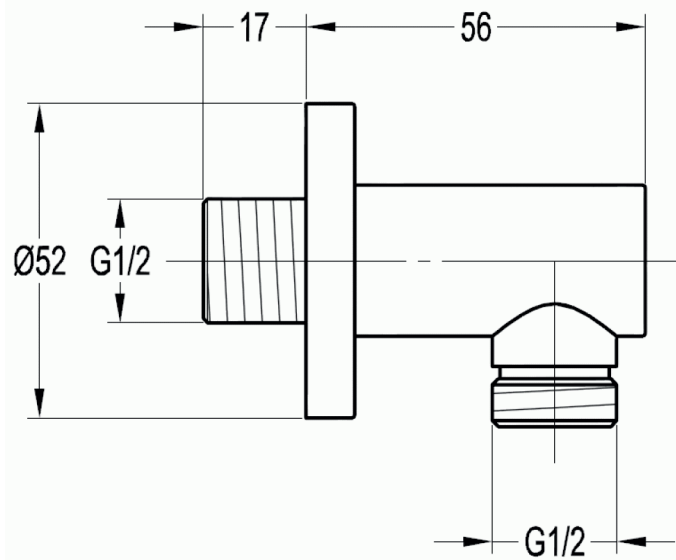

Keros Round Wall Elbow INS37079

Specification

Finish	Brushed Brass
Dimensions	52(h) x 52(w) x 73(d) mm
Weight	0.28 kg

Key Features + Benefits

10

Year
Guarantee

1

Year Guarantee
Working Parts