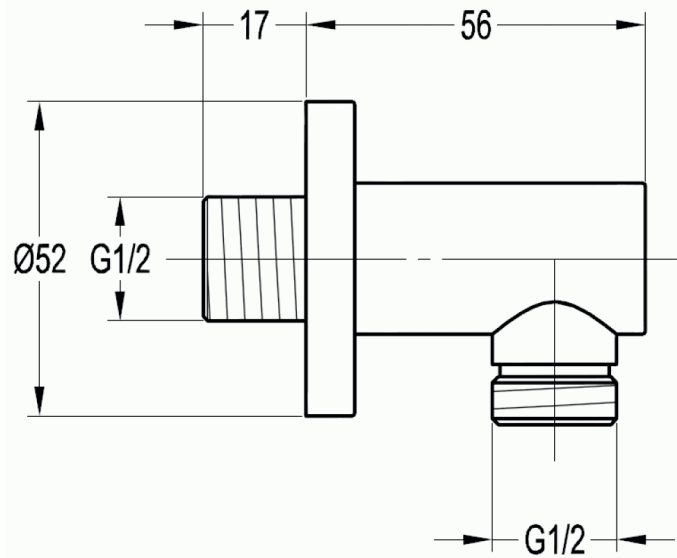

Round Wall Elbow INS37078

Specification

Finish	Matt Black
Dimensions	52(h) x 52(w) x 73(d) mm
Weight	0.28 kg

Key Features + Benefits

10

Year
Guarantee

1

Year Guarantee
Working Parts