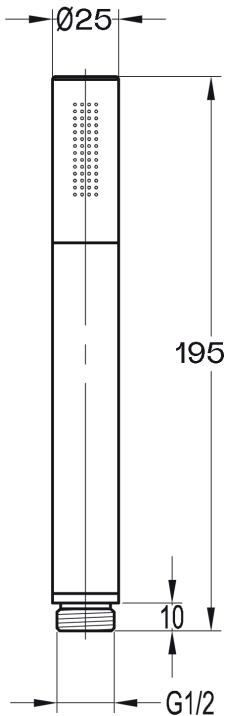

Keros Round Wall Outlet Elbow, Bracket, Smooth Hose + Round Pencil Brass Handset INS37077

Specification

Finish	Brushed Brass
Dimensions	-(h) x -(w) x -(d) mm
Weight	0.87 kg
Body Material	-
Hose Material	Reinforced PVC
Hose Length	1500mm
Hose Type	Smooth
Hose Connection	½" Threaded
Hose Bore	7mm
Overhead	-
Overhead Material	-
Overhead Size	-
Shower Arm Length	-
Handset Material	Brass
Handset Functions	Single
Handset Rub Clean	-
Riser Rail	-
Fast Fix Kit	-
Valve Inlet Centres	-
Valve Connection	-
Valve Handle Material	-
Min Operating Pressure	-
Max Operating Pressure	-
Max Static Pressure	-
Max Operating Temperature	-
Thermostatic Safety Stop Setting	-
Flow Restrictor	-
Cool Body	-