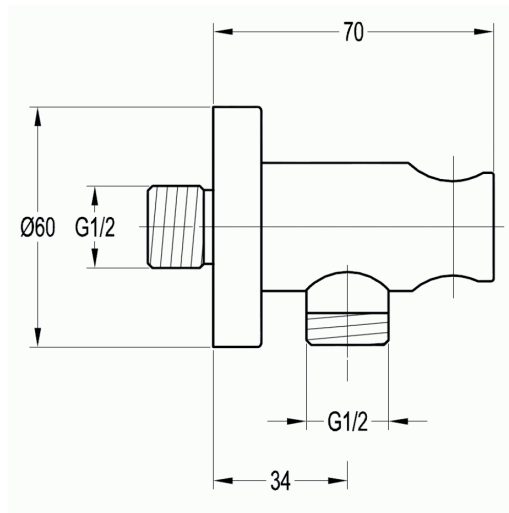

Keros Round Wall Outlet Elbow, Bracket, Smooth Hose + Round Pencil Brass Handset INS37077

Specification

Finish	Brushed Brass
Dimensions	-(h) x -(w) x -(d) mm
Weight	0.87 kg
Body Material	-
Hose Material	Reinforced PVC
Hose Length	1500mm
Hose Type	Smooth
Hose Connection	½" Threaded
Hose Bore	7mm
Overhead	-
Overhead Material	-
Overhead Size	-
Shower Arm Length	-
Handset Material	Brass
Handset Functions	Single
Handset Rub Clean	-
Riser Rail	-
Fast Fix Kit	-
Valve Inlet Centres	-
Valve Connection	-
Valve Handle Material	-
Min Operating Pressure	-
Max Operating Pressure	-
Max Static Pressure	-
Max Operating Temperature	-
Thermostatic Safety Stop Setting	-
Flow Restrictor	-
Cool Body	-