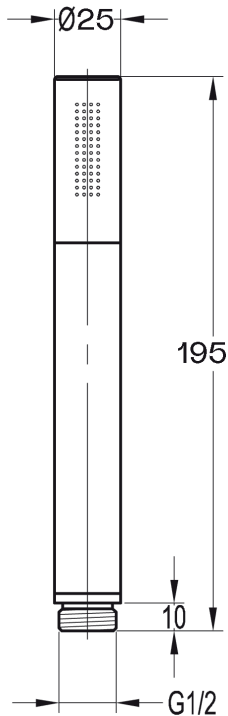

Keros Round Wall Outlet Elbow, Bracket, Smooth Hose + Round Pencil Brass Handset INS37076

Specification

Finish	Matt Black
Dimensions	-(h) x -(w) x -(d) mm
Weight	0.85 kg
Body Material	-
Hose Material	Reinforced PVC
Hose Length	1500mm
Hose Type	Smooth
Hose Connection	½" Threaded
Hose Bore	7mm
Overhead	-
Overhead Material	-
Overhead Size	-
Shower Arm Length	-
Handset Material	Brass
Handset Functions	Single
Handset Rub Clean	-
Riser Rail	-
Fast Fix Kit	-
Valve Inlet Centres	-
Valve Connection	-
Valve Handle Material	-
Min Operating Pressure	-
Max Operating Pressure	-
Max Static Pressure	-
Max Operating Temperature	-
Thermostatic Safety Stop Setting	-
Flow Restrictor	-
Cool Body	-