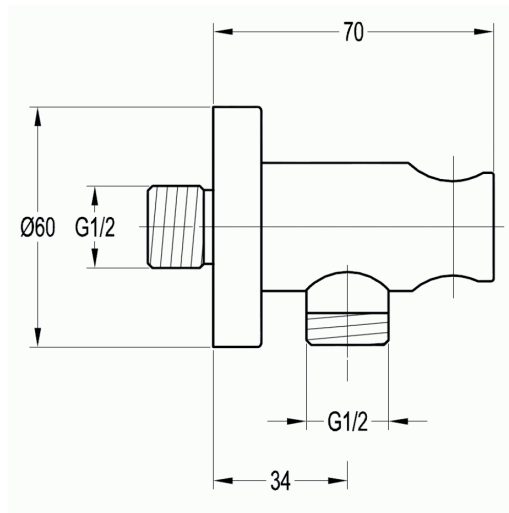

Keros Round Wall Outlet Elbow, Bracket, Smooth Hose + Round Pencil Brass Handset INS37076

Specification

Finish	Matt Black
Dimensions	-(h) x -(w) x -(d) mm
Weight	0.85 kg
Body Material	-
Hose Material	Reinforced PVC
Hose Length	1500mm
Hose Type	Smooth
Hose Connection	½" Threaded
Hose Bore	7mm
Overhead	-
Overhead Material	-
Overhead Size	-
Shower Arm Length	-
Handset Material	Brass
Handset Functions	Single
Handset Rub Clean	-
Riser Rail	-
Fast Fix Kit	-
Valve Inlet Centres	-
Valve Connection	-
Valve Handle Material	-
Min Operating Pressure	-
Max Operating Pressure	-
Max Static Pressure	-
Max Operating Temperature	-
Thermostatic Safety Stop Setting	-
Flow Restrictor	-
Cool Body	-