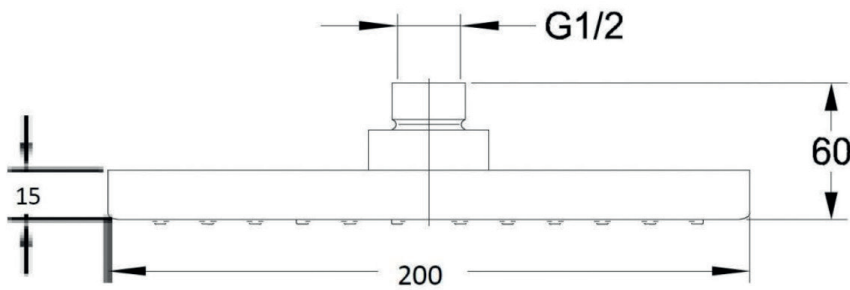

Keros Round ABS Shower Head 200mm INS37041

Specification

Finish	Chrome
Dimensions	60(h) x 200(w) mm
Weight	0.574 kg
Overhead Material	ABS
Overhead Size	200mm
Min Operating Pressure	0.2 Bar

Key Features + Benefits