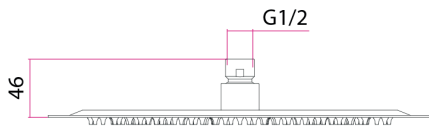

Keros Slimline Round 300mm Shower Head INS37037

Specification

Finish	Chrome
Dimensions	46(h) x 300(w) mm
Weight	1.06 kg
Overhead Material	Stainless Steel
Overhead Size	300mm
Min Operating Pressure	0.2 Bar