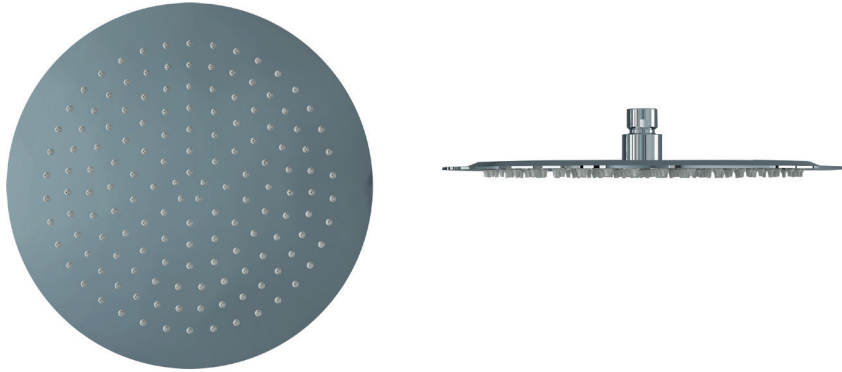

Keros Slimline Round 300mm Shower Head INS37037

Specification

Finish	Chrome
Dimensions	46(h) x 300(w) mm
Weight	1.06 kg
Overhead Material	Stainless Steel
Overhead Size	300mm
Min Operating Pressure	0.2 Bar