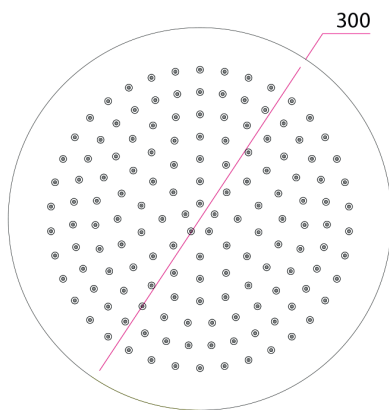

Keros Slimline Round 300mm Shower Head INS37037

Specification

Finish	Chrome
Dimensions	46(h) x 300(w) mm
Weight	1.06 kg
Overhead Material	Stainless Steel
Overhead Size	300mm
Min Operating Pressure	0.2 Bar