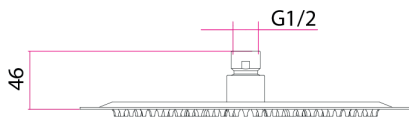

Keros Slimline Round 250mm Shower Head INS37036

Specification

Finish	Chrome
Dimensions	46(h) x 250(w) mm
Weight	0.77 kg
Overhead Material	Stainless Steel
Overhead Size	250mm
Min Operating Pressure	0.2 Bar