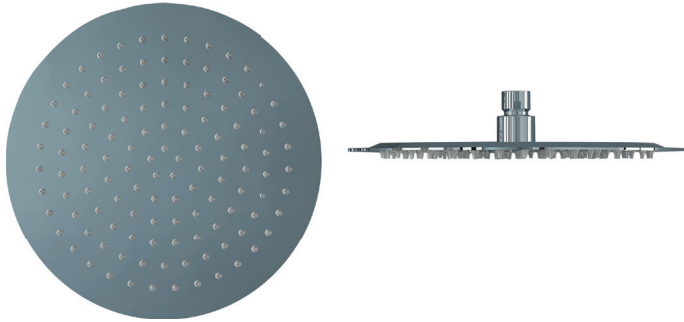

Keros Slimline Round 250mm Shower Head INS37036

Specification

Finish	Chrome
Dimensions	46(h) x 250(w) mm
Weight	0.77 kg
Overhead Material	Stainless Steel
Overhead Size	250mm
Min Operating Pressure	0.2 Bar