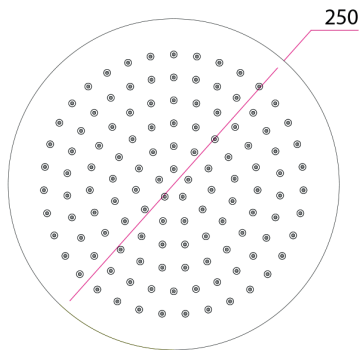

Keros Slimline Round 250mm Shower Head INS37036

Specification

Finish	Chrome
Dimensions	46(h) x 250(w) mm
Weight	0.77 kg
Overhead Material	Stainless Steel
Overhead Size	250mm
Min Operating Pressure	0.2 Bar