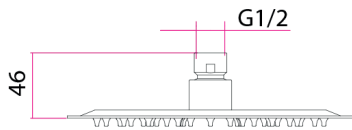

Keros Slimline Round 200mm Shower Head INS37035

Specification

Finish	Chrome
Dimensions	46(h) x 200(w) mm
Weight	0.54 kg
Overhead Material	Stainless Steel
Overhead Size	200mm
Min Operating Pressure	0.2 Bar