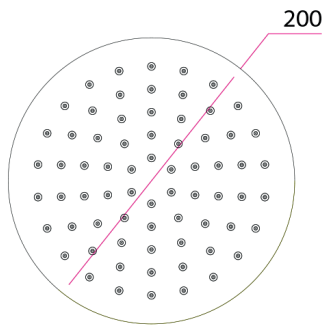

Keros Slimline Round 200mm Shower Head INS37035

Specification

Finish	Chrome
Dimensions	46(h) x 200(w) mm
Weight	0.54 kg
Overhead Material	Stainless Steel
Overhead Size	200mm
Min Operating Pressure	0.2 Bar