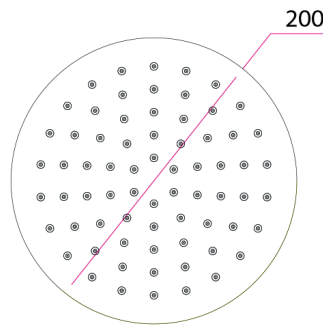

Keros Round Wall Arm + 200mm Slimline Shower Head INS37018

Specification

Finish	Chrome
Weight	0.85 kg
Overhead Size	200mm
Overhead Material	Stainless Steel
Shower Arm Length	360mm

Key Features + Benefits