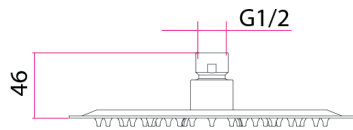

Keros Round Wall Arm + 200mm Slimline Shower Head INS37018

Specification

Finish	Chrome
Weight	0.85 kg
Overhead Size	200mm
Overhead Material	Stainless Steel
Shower Arm Length	360mm

Key Features + Benefits