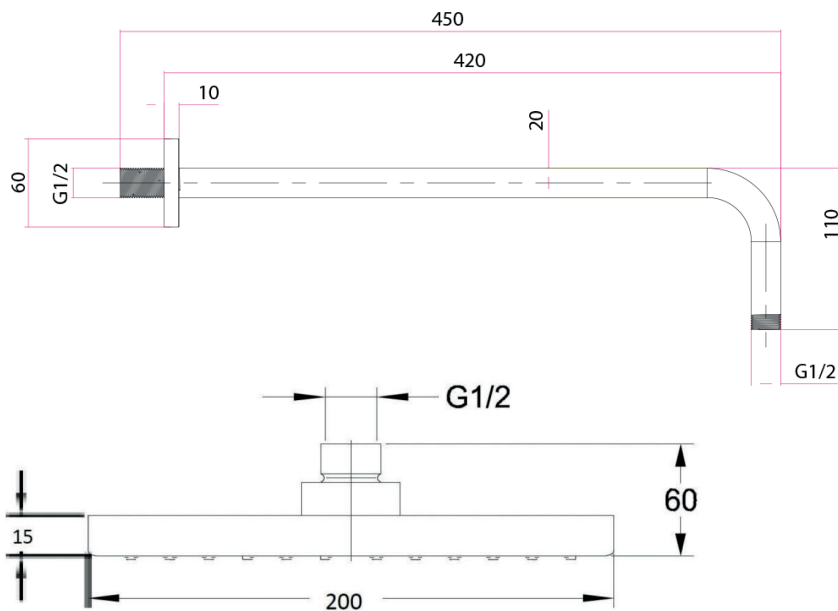

Keros Round Wall Arm + 200mm ABS Shower Head INS37017

Specification

Finish	Chrome
Weight	0.85 kg
Overhead Size	200mm
Overhead Material	ABS
Shower Arm Length	360mm

Key Features + Benefits

Certifications + Approvals

Imex Ceramics

15 Millbrook Industrial Estate, Sybron Way, Crowborough TN6 3DU. Technical Support – Tel: 01530 835598 Email: sales@imex.team

All information on the data sheet is correct at the time of publication. All measurements are approximate and subject to standard tolerances.