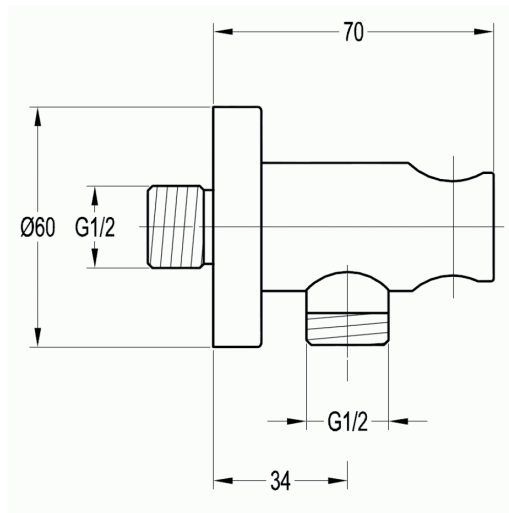

Keros Round Wall Outlet Elbow, Bracket, Smooth Hose + Round Pencil ABS Handset INS37012

Specification

Finish	Chrome
Dimensions	-(h) x -(w) x -(d) mm
Weight	0.85 kg
Body Material	-
Hose Material	Reinforced PVC
Hose Length	1500mm
Hose Type	Smooth
Hose Connection	½" Threaded
Hose Bore	7mm
Overhead	-
Overhead Material	-
Overhead Size	-
Shower Arm Length	-
Handset Material	ABS
Handset Functions	Single
Handset Rub Clean	-
Riser Rail	-
Fast Fix Kit	-
Valve Inlet Centres	-
Valve Connection	-
Valve Handle Material	-
Min Operating Pressure	-
Max Operating Pressure	-
Max Static Pressure	-
Max Operating Temperature	-
Thermostatic Safety Stop Setting	-
Flow Restrictor	-
Cool Body	-