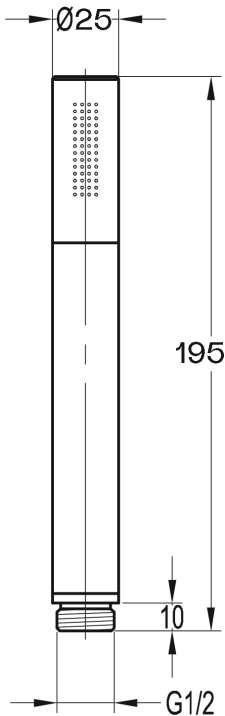

Keros Round Wall Outlet Elbow, Bracket, Smooth Hose + Round Pencil ABS Handset INS37012

Specification

Finish	Chrome
Dimensions	-(h) x -(w) x -(d) mm
Weight	0.85 kg
Body Material	-
Hose Material	Reinforced PVC
Hose Length	1500mm
Hose Type	Smooth
Hose Connection	½" Threaded
Hose Bore	7mm
Overhead	-
Overhead Material	-
Overhead Size	-
Shower Arm Length	-
Handset Material	ABS
Handset Functions	Single
Handset Rub Clean	-
Riser Rail	-
Fast Fix Kit	-
Valve Inlet Centres	-
Valve Connection	-
Valve Handle Material	-
Min Operating Pressure	-
Max Operating Pressure	-
Max Static Pressure	-
Max Operating Temperature	-
Thermostatic Safety Stop Setting	-
Flow Restrictor	-
Cool Body	-