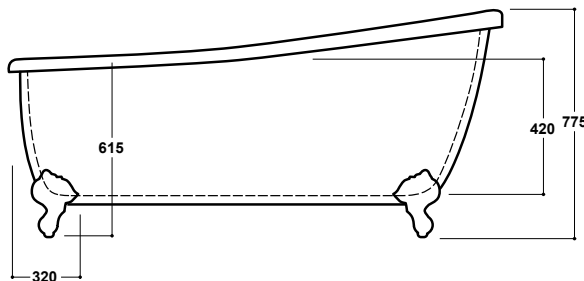

### Kensington 1685 x 725mm Freestanding Bath (Inc. Feet) INST801304

#### Specification

Finish	White
Dimensions	775(h) x 1685(w) x 725(d) mm
Weight	32kg
Bath Type	Traditional freestanding bath
Tapholes	Can be drilled
Water Capacity	164 Litres
Ball & Claw Feet Supplied	Yes
Feet Fixing Type	By bolts
Feet Adjustable	Yes
Bath Surface Material	Acrylic
Bath Surface Material Thickness	3.5mm
Waste Supplied	No
Overflow Supplied	No
Overflow Height	306mm
Encapsulated Base Board	Yes
Base Board Material	MDF
Material Used to Cover Base Board	Fiberglass