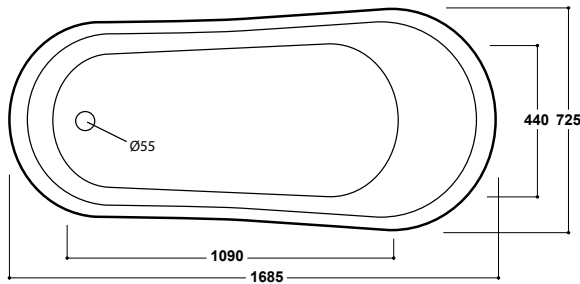

### Kensington 1685 x 725mm Freestanding Bath (Inc. Feet) INST801304

#### Specification

Finish	White
Dimensions	775(h) x 1685(w) x 725(d) mm
Weight	32kg
Bath Type	Traditional freestanding bath
Tapholes	Can be drilled
Water Capacity	164 Litres
Ball & Claw Feet Supplied	Yes
Feet Fixing Type	By bolts
Feet Adjustable	Yes
Bath Surface Material	Acrylic
Bath Surface Material Thickness	3.5mm
Waste Supplied	No
Overflow Supplied	No
Overflow Height	306mm
Encapsulated Base Board	Yes
Base Board Material	MDF
Material Used to Cover Base Board	Fiberglass