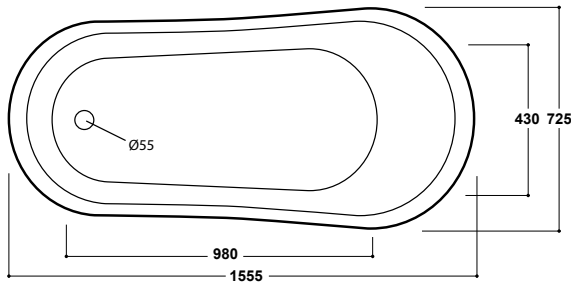

### Kensington 1555 x 725mm Freestanding Bath (Inc. Feet) INST801303

#### Specification

Finish	White
Dimensions	775(h) x 1555(w) x 725(d) mm
Weight	30kg
Bath Type	Traditional freestanding bath
Tapholes	Can be drilled
Water Capacity	149 Litres
Ball & Claw Feet Supplied	Yes
Feet Fixing Type	By bolts
Feet Adjustable	Yes
Bath Surface Material	Acrylic
Bath Surface Material Thickness	3.5mm
Waste Supplied	No
Overflow Supplied	No
Overflow Height	308mm
Encapsulated Base Board	Yes
Base Board Material	MDF
Material Used to Cover Base Board	Fiberglass