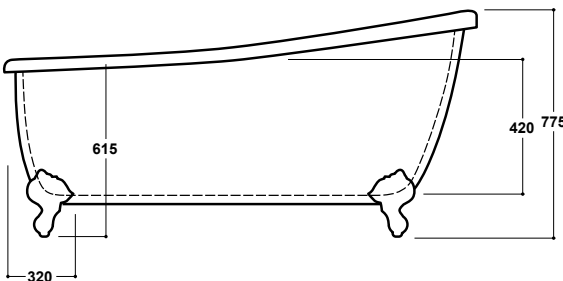

### Kensington 1555 x 725mm Freestanding Bath (Inc. Feet) INST801303

#### Specification

Finish	White
Dimensions	775(h) x 1555(w) x 725(d) mm
Weight	30kg
Bath Type	Traditional freestanding bath
Tapholes	Can be drilled
Water Capacity	149 Litres
Ball & Claw Feet Supplied	Yes
Feet Fixing Type	By bolts
Feet Adjustable	Yes
Bath Surface Material	Acrylic
Bath Surface Material Thickness	3.5mm
Waste Supplied	No
Overflow Supplied	No
Overflow Height	308mm
Encapsulated Base Board	Yes
Base Board Material	MDF
Material Used to Cover Base Board	Fiberglass