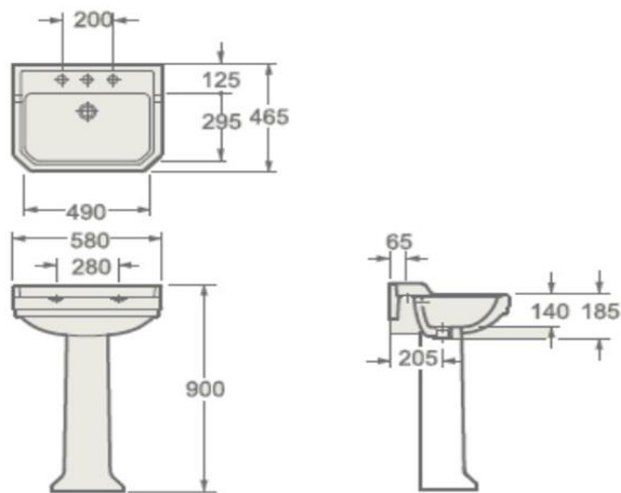

Product Code	INSKE009
---------------------	----------

Instinct - INSKE009 Kensington Full Pedestal in White (280 x 200 x 715)

Category:	Basins	Weight	14.00 KG	Range	Kensington
Guarantee:	Sanitaryware		25 Years	Instinct Code	INSKE009
	Cistern Fittings		3 Years	Colour:	White
	Seats		1 Year	EAN CODE	5056143411048

Dimensions are in Millimetres except thread sizes which are BSP imperial

Features:

Easy to Clean Glaze

Approvals:

British Standard

CE Approval

YES

Notes