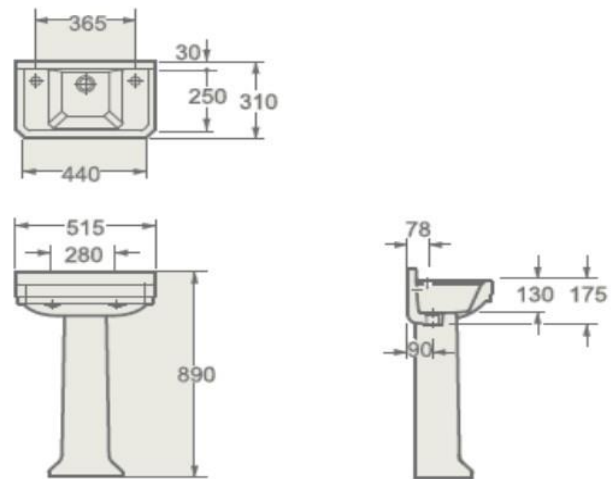

<b>Product Code</b>	INSKE007
---------------------	----------

**Instinct - INSKE007 Kensington 525mm Two Taphole Cloakroom Basin in White (515 x 310 x 130)**

Category:	Basins	Weight	13.50 KG	Range	Kensington
Guarantee:	Sanitaryware		25 Years	Instinct Code	INSKE007
	Cistern Fittings		3 Years	Colour:	White
	Seats		1 Year	EAN CODE	5056143411055

Dimensions are in Millimetres except thread sizes which are BSP imperial

<b>Features:</b>	<b>Approvals:</b>	British Standard
Excludes fittings, wastes, taps		CE Approval
Easy to Clean Glaze		YES
Fischer Fixing Systems recommended		Approved