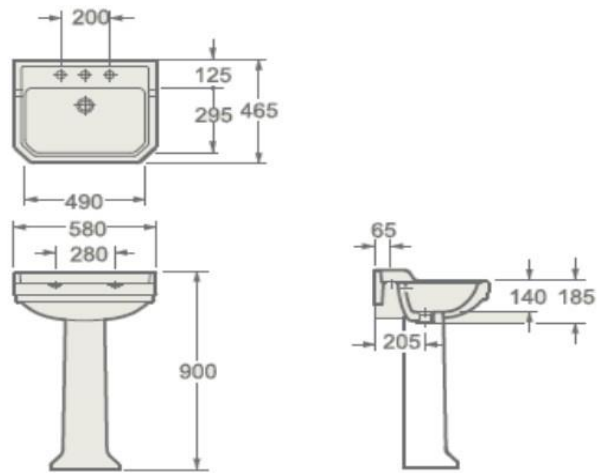

Product Code	INSKE005
---------------------	----------

Instinct - INSKE005 Kensington 580mm One Taphole Basin in White (585 x 465 x 140)

Category:	Basins	Weight	18.00 KG	Range	Kensington
Guarantee:	Sanitaryware		25 Years	Instinct Code	INSKE005
	Cistern Fittings		3 Years	Colour:	White
	Seats		1 Year	EAN CODE	5056143411017

Dimensions are in Millimetres except thread sizes which are BSP imperial

Features:

- Excludes fittings, wastes, taps
- Easy to Clean Glaze
- Fischer Fixing Systems recommended

Approvals:

- British Standard
- CE Approval
- WRAS Approved
- YES