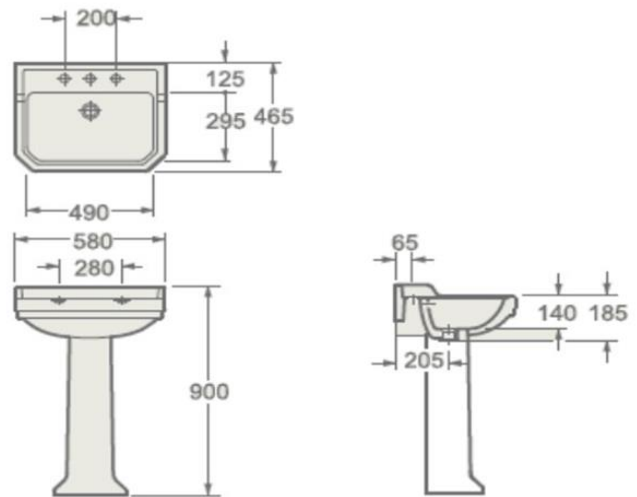

Product Code	INSKE005B
---------------------	-----------

Instinct - INSKE005B Kensington 580mm Three Taphole Basin in White (585 x 465 x 140)

Category:	Basins	Weight	18.00 KG	Range	Kensington
Guarantee:	Sanitaryware		25 Years	Instinct Code	INSKE005B
	Cistern Fittings		3 Years	Colour:	White
	Seats		1 Year	EAN CODE	5056143411031

Dimensions are in Millimetres except thread sizes which are BSP imperial

Features:	Approvals:	British Standard
Excludes fittings, wastes, taps		CE Approval
Easy to Clean Glaze		YES
Fischer Fixing Systems recommended	 Approved	