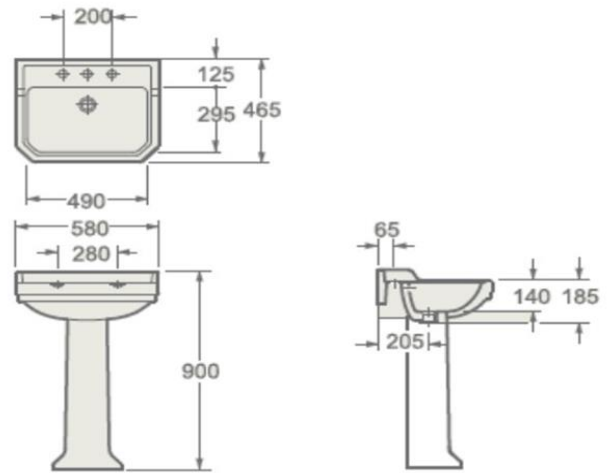

<b>Product Code</b>	INSKE005A
---------------------	-----------

**Instinct - INSKE005A Kensington 580mm Two Taphole Basin in White (585 x 465 x 140)**

Category:	Basins	Weight	18.00 KG	Range	Kensington
Guarantee:	Sanitaryware		25 Years	Instinct Code	INSKE005A
	Cistern Fittings		3 Years	Colour:	White
	Seats		1 Year	EAN CODE	5056143411024

Dimensions are in Millimetres except thread sizes which are BSP imperial

**Features:**

- Excludes fittings, wastes, taps
- Easy to Clean Glaze
- Fischer Fixing Systems recommended

**Approvals:**

- British Standard CE Approval
- YES
- Approved