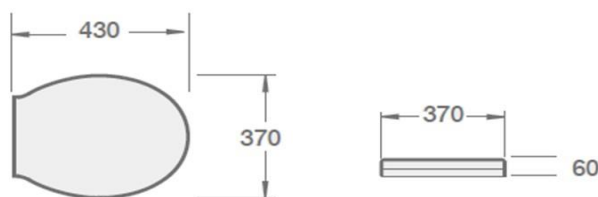

Product Code	INSKE004
---------------------	----------

Instinct - INSKE004 Kensington Traditional Seat & Cover, Soft Close in Oak (430 x 370 x 60)

Category:	Seats	Weight	2.50 KG	Range	Kensington
Guarantee:	Sanitaryware		25 Years	Instinct Code	INSKE004
	Cistern Fittings		3 Years	Colour:	Oak
	Seats		1 Year	EAN CODE	5056143410997

Dimensions are in Millimetres except thread sizes which are BSP imperial

Features:

- Wooden Seat with Antibacterial Coating
- Soft Close Mechanism
- Includes fixings

Approvals:

British Standard
CE Approval
Approved