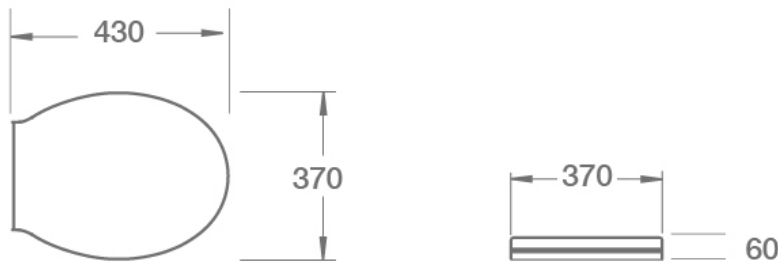

Kensington Soft Close, Seat + Cover (Wooden) INSKE004

Specification

Finish	Oak
Dimensions	60(h) x 370(w) x 430(d) mm
Weight	3.3kg
Seat Hinge Material	Metal / Plastic
Antibacterial Protection	Yes
Seat Type	Standard
UV Protection	Yes
Max Load Test	150kg
Seat Material	Wood