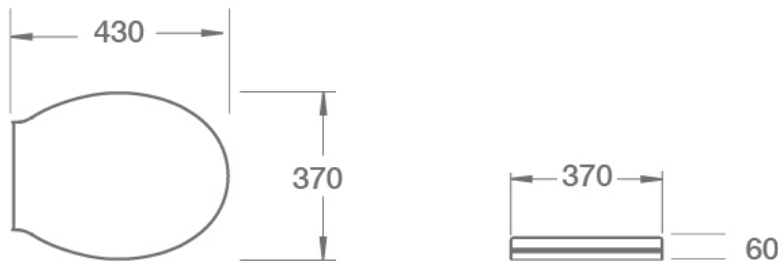

Kensington Soft Close, Seat + Cover (Wooden) INSKE004WW

Specification

Finish	White
Dimensions	60(h) x 370(w) x 430(d) mm
Weight	3.3kg
Seat Hinge Material	Stainless Steel
Antibacterial Protection	No
Seat Type	Standard
UV Protection	No
Max Load Test	150kg
Seat Material	MDF