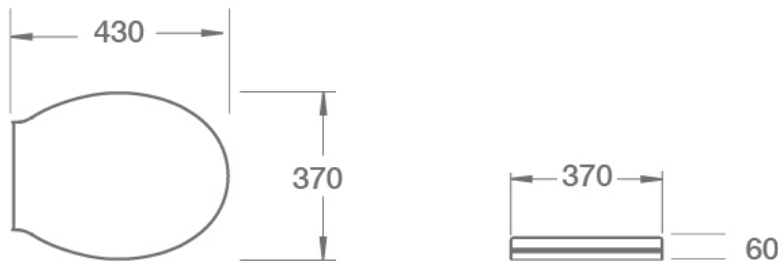

Kensington Soft Close, Seat + Cover (Wooden) INSKE004WG

Specification

Finish	Grey
Dimensions	60(h) x 370(w) x 430(d) mm
Weight	3.3kg
Seat Hinge Material	Stainless Steel
Antibacterial Protection	No
Seat Type	Standard
UV Protection	No
Max Load Test	150kg
Seat Material	MDF