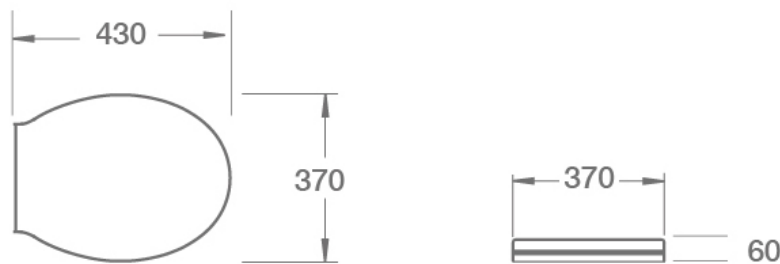

Kensington Soft Close, Seat + Cover (Wooden) INSKE004WB

Specification

Finish	Black
Dimensions	60(h) x 370(w) x 430(d) mm
Weight	3.3kg
Seat Hinge Material	Stainless Steel
Antibacterial Protection	No
Seat Type	Standard
UV Protection	No
Max Load Test	150kg
Seat Material	MDF