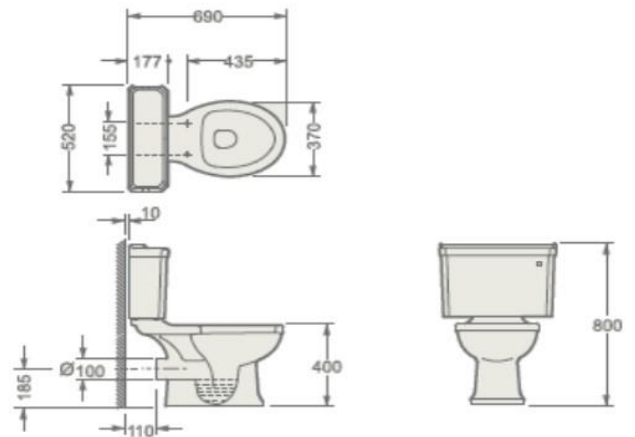

<b>Product Code</b>	INSKE002
---------------------	----------

Instinct - INSKE002 Kensington Close Coupled (3 & 4.5 Ltr) Cistern c/w Ceramic Lever in White (520 x 177 x 400)

Category:	Toilets	Weight	18.50 KG	Range	Kensington
Guarantee:	Sanitaryware		25 Years	Instinct Code	INSKE002
	Cistern Fittings		3 Years	Colour:	White
	Seats		1 Year	EAN CODE	5056143410911

Dimensions are in Millimetres except thread sizes which are BSP imperial

<b>Features:</b>	<b>Approvals:</b>	British Standard	
4/6L Dual Flushing Cistern Fittings		CE Approval	YES
Water saving 4 and 2.6 litre economy flush capability			
Includes WRAS approved fittings		Approved	Cistern