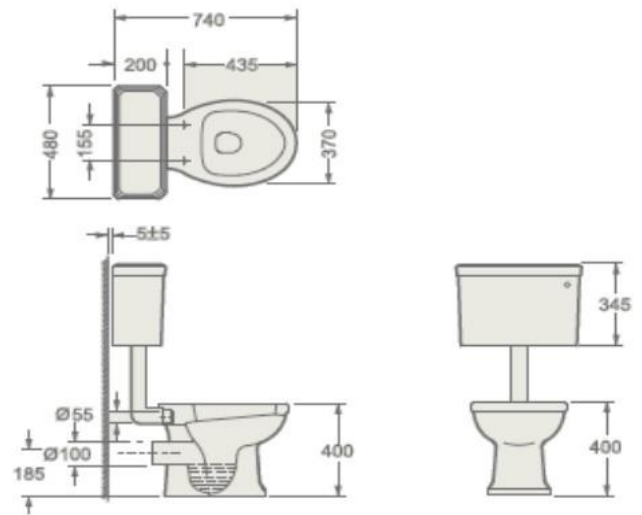

Product Code	INSKE002LL
---------------------	------------

Instinct - INSKE002LL Kensington Low Level (3 & 4.5 Ltr) Cistern c/w Ceramic Lever in White (480 x 200 x 345)

Category:	Toilets	Weight	18.50 KG	Range	Kensington
Guarantee:	Sanitaryware		25 Years	Instinct Code	INSKE002LL
	Cistern Fittings		3 Years	Colour:	White
	Seats		1 Year	EAN CODE	5056143410935

Dimensions are in Millimetres except thread sizes which are BSP imperial

Features:	Approvals:	British Standard	
4/6L Dual Flushing Cistern Fittings		CE Approval	YES
Water saving 4 and 2.6 litre economy flush capability			
Includes WRAS approved fittings		Approved	Cistern