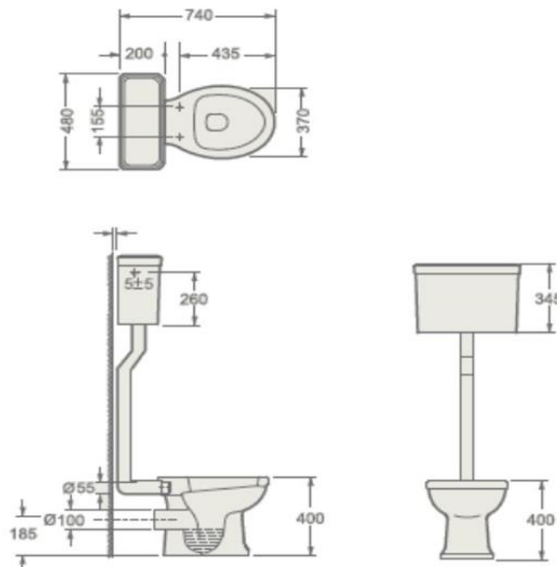

Product Code	INSKE002HL
---------------------	------------

Instinct - INSKE002HL Kensington High Level (3 & 4.5 Ltr) Cistern c/w Ceramic Lever in White (480 x 200 x 345)

Category:	Toilets	Weight	18.50 KG	Range	Kensington
Guarantee:	Sanitaryware		25 Years	Instinct Code	INSKE002HL
	Cistern Fittings		3 Years	Colour:	White
	Seats		1 Year	EAN CODE	5056143410959

Dimensions are in Millimetres except thread sizes which are BSP imperial

Features:	Approvals:	British Standard	
4/6L Dual Flushing Cistern Fittings		CE Approval	YES
Water saving 4 and 2.6 litre economy flush capability			
Includes WRAS approved fittings		Approved	Cistern