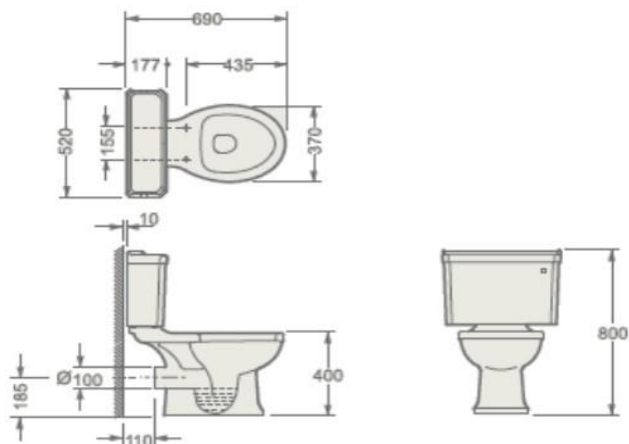

<b>Product Code</b>	INSKE001
---------------------	----------

**Instinct - INSKE001 Kensington Close Coupled Traditional Pan in White (690 x 370 x 400)**

Category:	Toilets	Weight	21.00 KG	Range	Kensington
Guarantee:	Sanitaryware		25 Years	Instinct Code	INSKE001
	Cistern Fittings		3 Years	Colour:	White
	Seats		1 Year	EAN CODE	5056143410904

Dimensions are in Millimetres except thread sizes which are BSP imperial

<b>Features:</b>	<b>Approvals:</b>	British Standard	
Easy to Clean Glaze		CE Approval	YES
Includes Fittings			
		Approved	

**Notes**