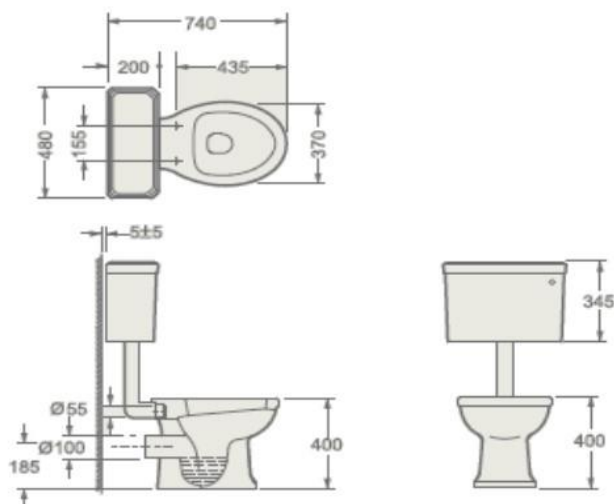

<b>Product Code</b>	INSKE001LLHL
---------------------	--------------

**Instinct - INSKE001LLHL Kensington Low / High Level Traditional Pan in White (740 x 370 x 400)**

Category:	Toilets	Weight	21.00 KG	Range	Kensington
Guarantee:	Sanitaryware		25 Years	Instinct Code	INSKE001LLHL
	Cistern Fittings		3 Years	Colour:	White
	Seats		1 Year	EAN CODE	5056143410928

Dimensions are in Millimetres except thread sizes which are BSP imperial

**Features:**

- Easy to Clean Glaze
- Includes Fittings

**Approvals:**

British Standard  
CE Approval

YES

**Notes**

Our guarantee is subject to the product having been installed, used and maintained in accordance with our instructions. All working parts (such as hinges, ceramic disks, cartridges, seals and cistern fittings), are covered for 36 months from proof of purchase date. This excludes seats, which are subject to normal wear and tear, which are covered for 12 months. Our guarantee applies to the original purchaser and is non-transferable. Our guarantee is only applicable in the UK and ROI. This does not affect your statutory rights.