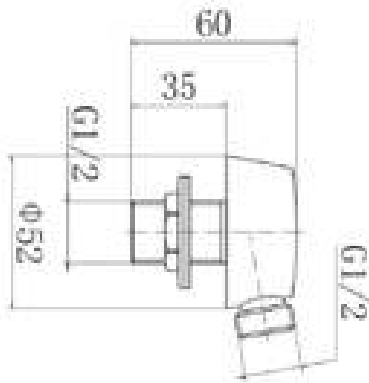

Ivelet Round Round Wall Outlet INSIV1025, INSIV1026

Specification

Finish	Matt Black (INSIV1025) Brushed Brass (INSIV1026)
Dimensions	25(h) x 25(w) x 60(d) mm
Weight	0.24kg
Wall Outlet Material	Brass
Wall Outlet Connection	G½" Thread