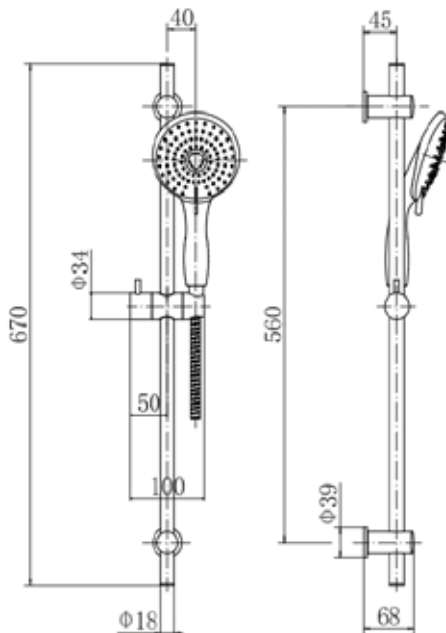

### Ivetlet Round Deluxe Slide Rail Kit INSIV1022, INSIV1023

#### Specification

Finish	Matt Black (INSIV1022) Brushed Brass (INSIV1023)
Dimensions	670(h) x 100(w) x 68(d) mm
Weight	0.955kg
Hose Finish	Standard finish
Hose Material	Stainless Steel
Hose Length	1500mm
Hose Connection	G½" thread
Hose Bore	8mm
Handset Material	ABS
Handset Functions	Three Function
Handset Rub Clean	No
Riser Rail	Adjustable
Riser Rail Material	Stainless Steel
Min Operating Pressure	0.2 Bar
Max Operating Pressure	5 Bar