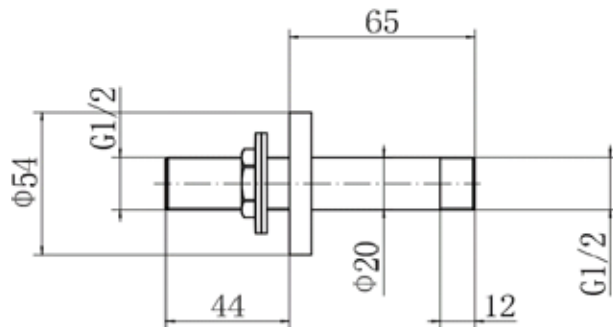

### Ivelet Round 65mm Ceiling Arm INSIV1020

#### Specification

Finish	Matt Black
Dimensions	54(h) x 54(w) x 65(d) mm
Weight	0.096kg
Inlet Connections	½" BSP
Outlet Connections	½" BSP
Ceiling Arm Material	Stainless Steel
Ceiling Arm Length	65mm