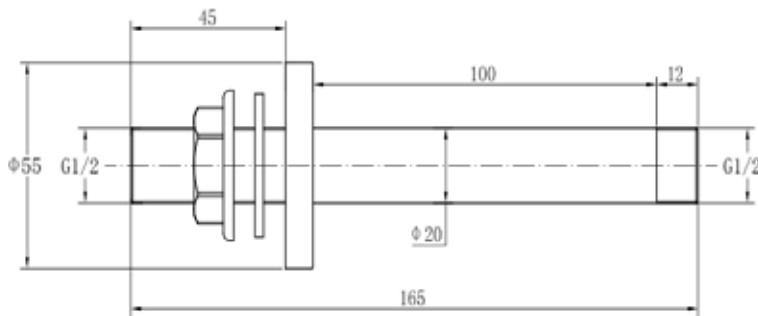

### Ivelet Round 100mm Ceiling Arm INSIV1019

#### Specification

Finish	Matt Black
Dimensions	55(h) x 55(w) x 100(d) mm
Weight	0.112kg
Inlet Connections	½" BSP
Outlet Connections	½" BSP
Ceiling Arm Material	Stainless Steel
Ceiling Arm Length	100mm