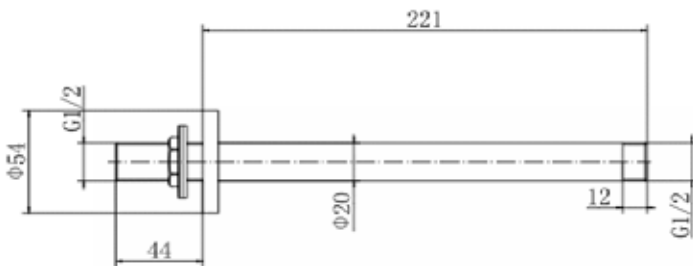

Ivelet Round 220mm Ceiling Arm INSIV1017, INSIV1018

Specification

Finish	Matt Black (INSIV1017) Brushed Brass (INSIV1018)
Dimensions	54(h) x 54(w) x 221(d) mm
Weight	0.192kg
Inlet Connections	½" BSP
Outlet Connections	½" BSP
Ceiling Arm Material	Stainless Steel
Ceiling Arm Length	221 mm