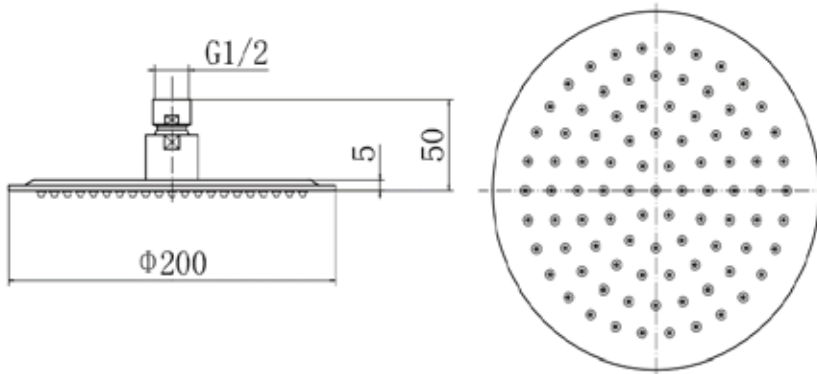

Ivelet Round Slimline 200mm Shower Head INSIV1015, INSIV1016

Specification

Finish	Matt Black (INSIV1015) Brushed Brass (INSIV1016)
Dimensions	50(h) x 200(w) x 200(d) mm
Weight	0.408kg
Inlet Connections	½" BSP
Overhead Material	Stainless Steel
Overhead Size	200mm