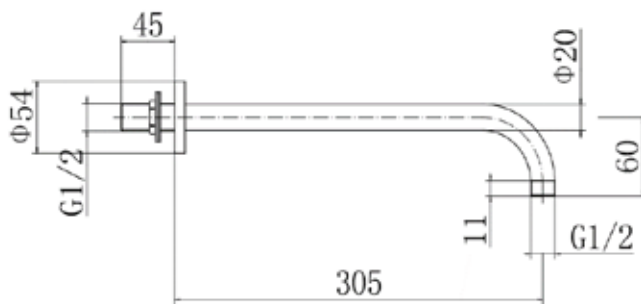

Ivelet Round Wall Mounted Shower Arm INSIV1013, INSIV1014

Specification

Finish	Matt Black (INSIV1013) Brushed Brass (INSIV1014)
Dimensions	70(h) x 54(w) x 350(d) mm
Weight	0.265kg
Inlet Connections	½" BSP
Outlet Connections	½" BSP
Shower Arm Material	Stainless Steel
Shower Arm Length	350mm