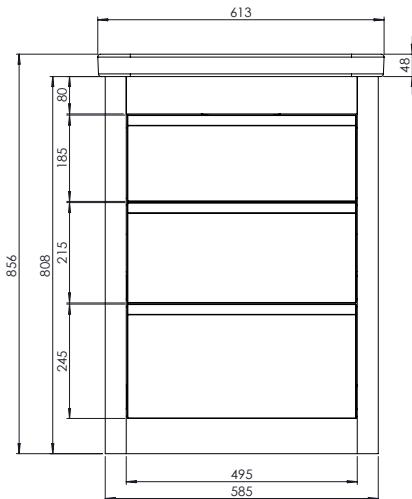

### los J-Pull 600mm Floor Standing Three Drawer Basin Unit INST041220, INST041221, INST041222

#### Specification

Finish	Gloss White (INST041220) Gloss Light Grey (INST041221) Gloss Anthracite (INST041222)
Dimensions	860(h) x 613(w) x 460(d) mm
Weight	38kg
Carcass Thickness	16mm
Carcass Material	MDF
Carcass Finish	Painted and Melamine Faced
Internal Cabinet Colour	As exterior
Plumbing Void	74mm
Cabinet Fixing Type	-
Door / Drawer Finish	Painted
Door / Frontal Material	MDF
Number of Doors	None
Number of Drawers	Three
Number of Internal Shelves	None
Door Handing	-
Hinge / Runner Type	Soft Close
Handle / Knob	None
Handle Centres	-
Pre-Drilled / Marked for handles	-