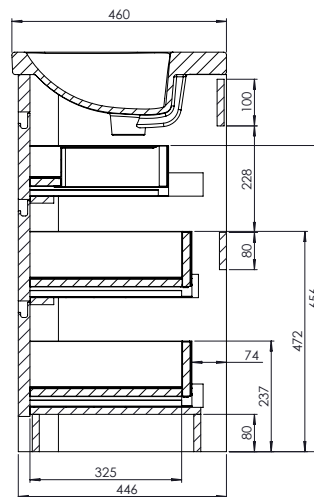

### los J-Pull 600mm Floor Standing Three Drawer Basin Unit INST041220, INST041221, INST041222

#### Specification

Finish	Gloss White (INST041220) Gloss Light Grey (INST041221) Gloss Anthracite (INST041222)
Dimensions	860(h) x 613(w) x 460(d) mm
Weight	38kg
Carcass Thickness	16mm
Carcass Material	MDF
Carcass Finish	Painted and Melamine Faced
Internal Cabinet Colour	As exterior
Plumbing Void	74mm
Cabinet Fixing Type	-
Door / Drawer Finish	Painted
Door / Frontal Material	MDF
Number of Doors	None
Number of Drawers	Three
Number of Internal Shelves	None
Door Handing	-
Hinge / Runner Type	Soft Close
Handle / Knob	None
Handle Centres	-
Pre-Drilled / Marked for handles	-