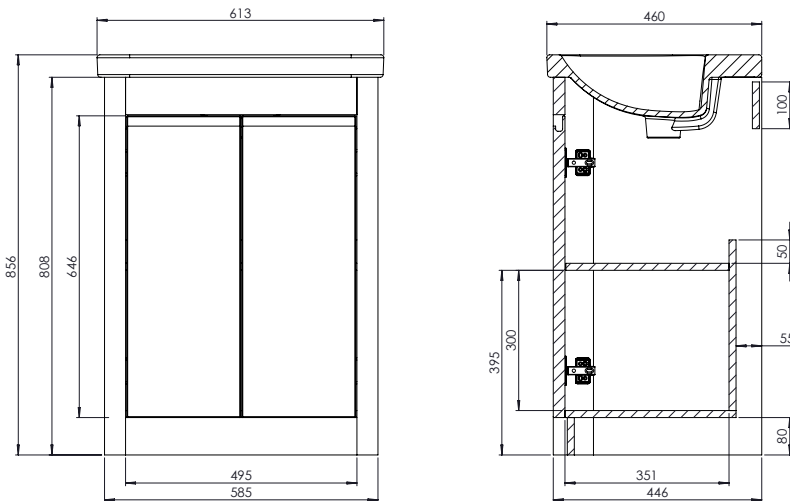

Technical Data Sheet | Modular Furniture

www.instinctproducts.co.uk

los J-Pull 600mm Floor Standing Two Door Basin Unit INST041213, INST041214, INST041215

Specification

Finish	Gloss White (INST041213) Gloss Light Grey (INST041214) Gloss Anthracite (INST041215)
Dimensions	860(h) x 613(w) x 460(d) mm
Weight	21kg
Carcass Thickness	16mm
Carcass Material	MDF
Carcass Finish	Painted and Melamine Faced
Internal Cabinet Colour	As exterior
Plumbing Void	55mm
Cabinet Fixing Type	-
Door / Drawer Finish	Painted
Door / Frontal Material	MDF
Number of Doors	Two
Number of Drawers	None
Number of Internal Shelves	One (Fixed)
Door Handing	-
Hinge / Runner Type	Soft Close
Handle / Knob	None
Handle Centres	-
Pre-Drilled / Marked for handles	-

All information on the data sheet is correct at the time of publication. All measurements are approximate and subject to standard tolerances.

Technical Data Sheet | Modular Furniture

los J-Pull 600mm Floor Standing Two Door Basin Unit

A – The door is 25mm thick.

Q – Is the shelf removable?

A – No, the shelf cannot be removed.

Q – What is the shelf capacity?

A – Shelf max depth: 351mm.

Q – How many shelves are there?

A – There is one shelf and a base within the unit.

A – The los 600mm Ceramic Basin (INST041022)