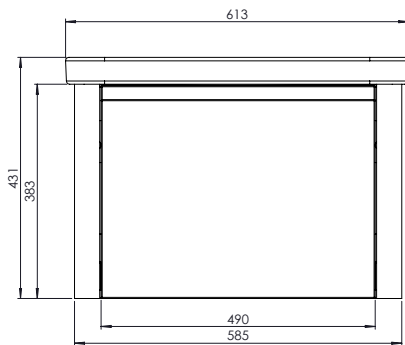

Certifications + Approvals

Key Features + Benefits

Roper Rhodes

Brassmill Lane Trading Estate, Bath, BA1 3JF. Technical Support – Tel: 01225 303 900 Email: sales@roperrhodes.co.uk

All information on the data sheet is correct at the time of publication. All measurements are approximate and subject to standard tolerances.