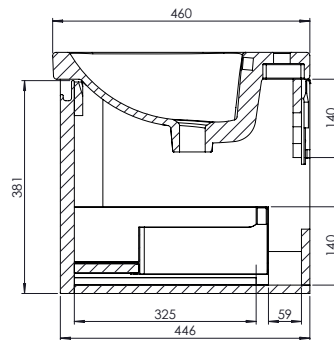

Certifications + Approvals

Key Features + Benefits

Roper Rhodes

Brassmill Lane Trading Estate, Bath, BA1 3JF. Technical Support – Tel: 01225 303 900 Email: sales@roperrhodes.co.uk

All information on the data sheet is correct at the time of publication. All measurements are approximate and subject to standard tolerances.