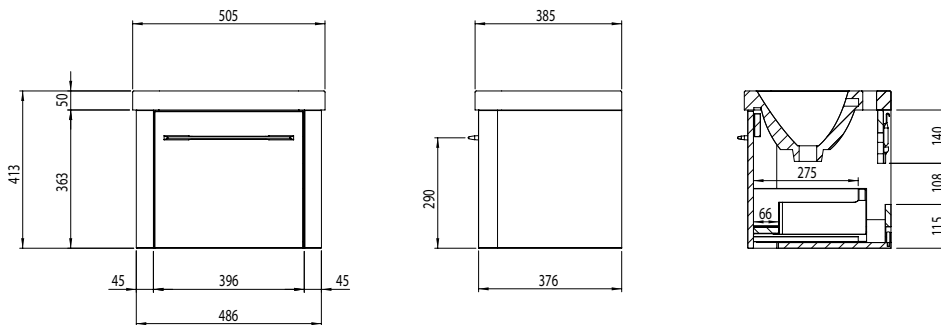

### los 500mm Wall Mounted Single Drawer Basin Unit

INST04181, INST04182, INST04183, INST04184, INST04185, INST041813

#### Specification

Finish	Gloss White (INST04181) Gloss Anthracite (INST04182) Matt Stone Grey (INST04183) Matt Dark Blue (INST04184) Gloss Light Grey (INST04185) Matt Nordic Green (INST041813)
Dimensions	413(h) x 505(w) x 385(d) mm
Weight	16kg
Carcass Thickness	16mm
Carcass Material	MDF
Carcass Finish	Painted and melamine faced
Internal Cabinet Colour	Same as exterior
Plumbing Void	64mm
Cabinet Fixing Type	Adjustable wall hangers
Door / Drawer Finish	Painted
Door / Frontal Material	MDF
Number of Doors	None
Number of Drawers	One
Number of Internal Shelves	None
Door Handing	-
Hinge / Runner Type	Soft close
Handle / Knob	One chrome plated handle (supplied)
Handle Centres	320mm
Pre-Drilled / Marked for handles	Pre-drilled