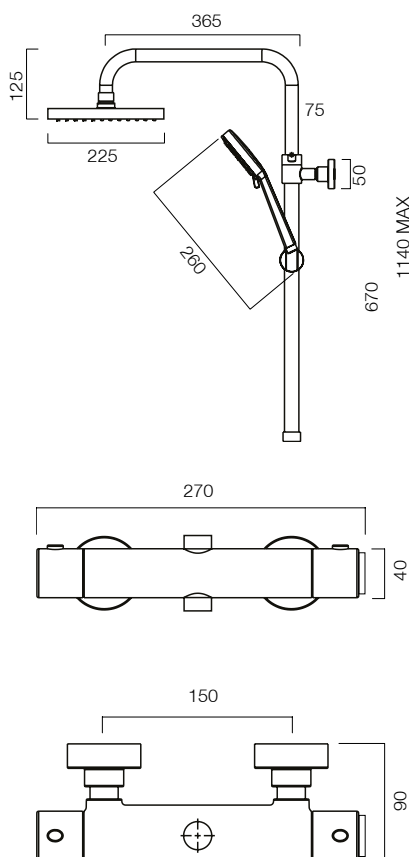

los Round Twin Outlet Thermostatic Bar Shower Mixer (Push Button) INSIO3038

Specification

Finish	Matt Black
Dimensions	1200(h) x 270(w) x 410(d) mm
Weight	3.5kg
Body Material	Brass
Hose Material	PVC
Hose Length	1500mm
Hose Connection	G½" Thread
Hose Bore	10mm
Overhead	Adjustable
Overhead Material	ABS
Overhead Size	200mm
Shower Arm Length	365mm
Handset Material	ABS
Handset Functions	Three Function
Handset Rub Clean	Yes
Valve Inlet Centres	150mm
Valve Connection	¾" Thread
Valve Handle Material	Brass
Min Operating Pressure	0.5 Bar
Max Operating Pressure	6 Bar
Max Static Pressure	10 Bar
Max Operating Temperature	43°C
Thermostatic Safety Stop Setting	42°C
Flow Restrictor	No

Flow Rates

Pressure	0.2	0.5	1	3
L/min	-	7.0	11.0	14.0

All Pressures in Bar. All flow in L/Min. Dimensions supplied are nominal and subject to tolerance. Inclusion or restrictors (sold separately unless stated) will affect flow rate result. Performance details are based on trials under test conditions and for guidance only. The Company reserves the right to change product specification without prior notice.

Key Features + Benefits

Certifications + Approvals

Flow Rate – 7.0 l/min

Tested at 0.5 Bar

Roper Rhodes

Brassmill Lane Trading Estate, Bath, BA1 3JF. Technical Support – Tel: 01225 303 900 Email: sales@roperrhodes.co.uk