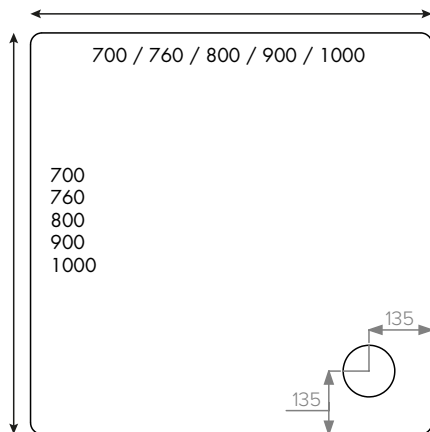

Key Features + Benefits

10

Year
Guarantee

Anti Slip
Surface

Certifications + Accreditations

Just Trays

Whitehall Ind. Est. Ashfield Way, Farnley, Leeds LS12 5JB. Tel: 0113 201 5090 Email: aftersales@just-trays.co.uk

All information on the data sheet is correct at the time of publication. All measurements are approximate and subject to standard tolerances.