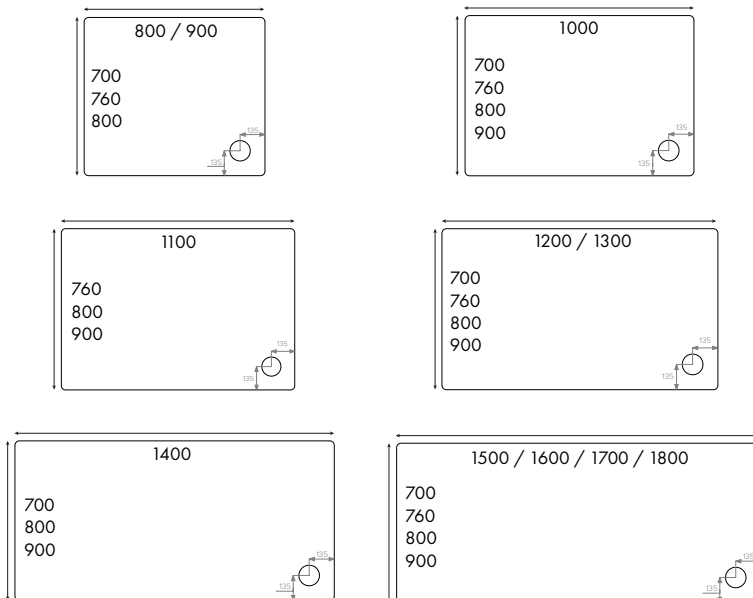

Key Features + Benefits

Certifications + Accreditations

Just Trays

Whitehall Ind. Est. Ashfield Way, Farnley, Leeds LS12 5JB. Tel: 0113 201 5090 Email: aftersales@just-trays.co.uk

All information on the data sheet is correct at the time of publication. All measurements are approximate and subject to standard tolerances.