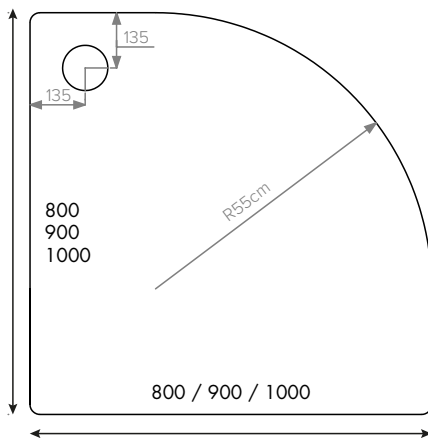

Quadrant Shower Trays

Low Profile Standard Trays + Low Profile Anti Slip Trays

Specification

Finish	White
Dimensions	See following page
Weight	See following page
Waste	Not included (90mm fast flow waste available – HW90)
Waste Position	See diagram below
Material	45mm acrylic capped stone resin
Tray Height	45mm
Shoulder Width	52mm
Internal Depth	10 – 25mm

Features

Compatibility	Fully compatible with the Instinct shower enclosure ranges
Components	Available with leg and panel set to raise off the floor
Safety	Anti slip options available (Rated to Class C standard)

Key Features + Benefits

10

Year
Guarantee

Anti Slip
Surface

Certifications + Accreditations

Just Trays

Whitehall Ind. Est. Ashfield Way, Farnley, Leeds LS12 5JB. Tel: 0113 201 5090 Email: aftersales@just-trays.co.uk

All information on the data sheet is correct at the time of publication. All measurements are approximate and subject to standard tolerances.