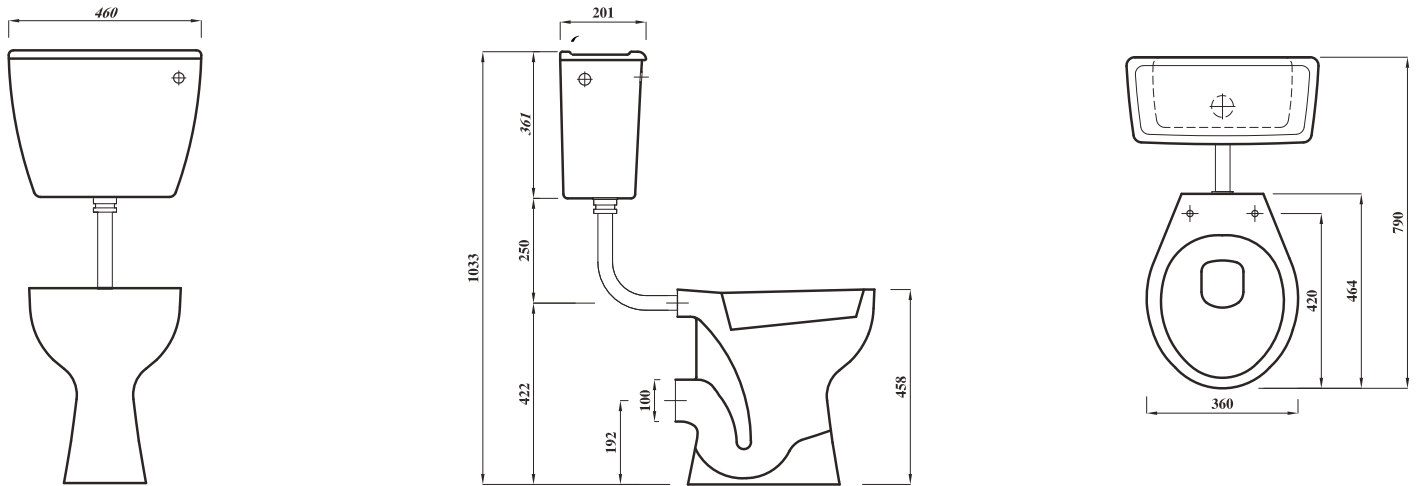

Instinct Pro Low Level Comfort Height Open Back WC Suite INSPROLLCHP, INSPROCCLC, INSTWHSTSEAT

Pan (INSTWHLLPANB) + Cistern (INSPROCCLC)

Seat (INSTWHSTSEAT)