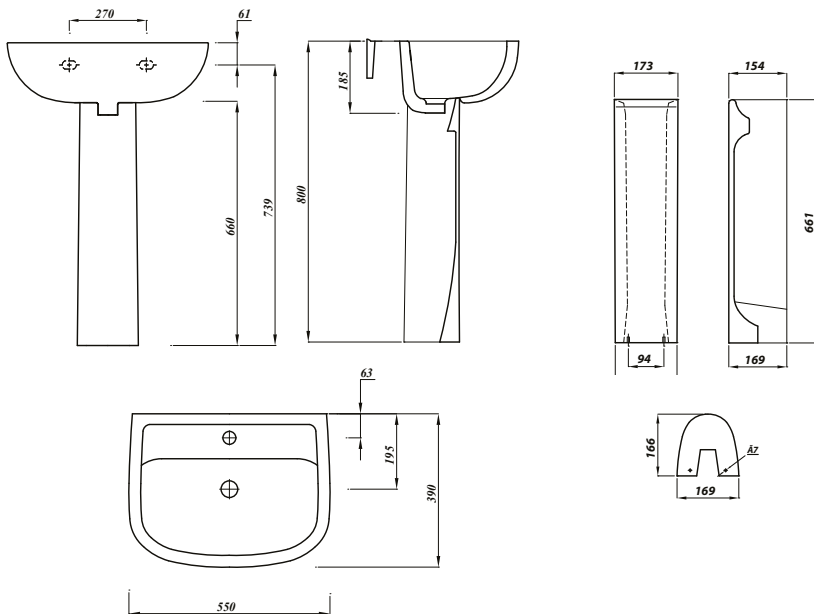

### Instinct Pro 550mm D-Shaped Two Taphole Basin (Full Pedestal)

INSTWHSQ55BA2, INSPRORFP

#### Basin Specification

550mm D-Shaped Two Taphole Basin  
(INSTWHSQ55BA2)

Finish	White
Dimensions	182(h) x 557(w) x 390(d) mm
Weight	13.3kg
Basin Material	Ceramic
Overflow	Yes
Chainstay Hole	No
Taphole Positioning	Centre
Tap	Not Included

#### Pedestal Specification

Full Pedestal  
(INSPRORFP)

Finish	White
Dimensions	661(h) x 173(w) x 154(d) mm
Weight	8.93kg
Pedestal Material	Ceramic