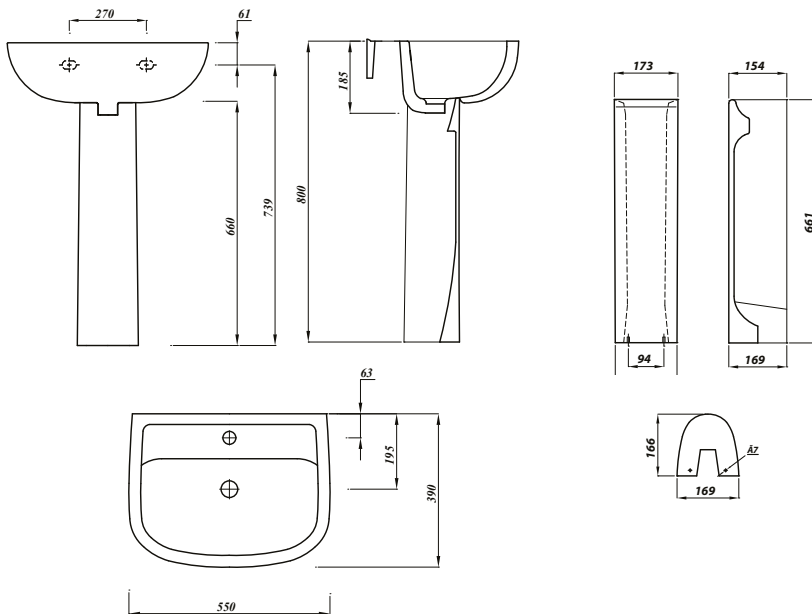

Instinct Pro 550mm D-Shaped One Taphole Basin (Full Pedestal)

INSTWHSQ55BA1, INSPRORFP

Basin Specification

550mm D-Shaped One Taphole Basin
(INSTWHSQ55BA1)

Finish	White
Dimensions	182(h) x 557(w) x 390(d) mm
Weight	13.3kg
Basin Material	Ceramic
Overflow	Yes
Chainstay Hole	No
Taphole Positioning	Centre

Pedestal Specification

Full Pedestal
(INSPRORFP)

Finish	White
Dimensions	679(h) x 173(w) x 154(d) mm
Weight	8.93kg
Pedestal Material	Ceramic

Key Features + Benefits

Lifetime Guarantee Medium Size Basin One Taphole Basin Full Pedestal