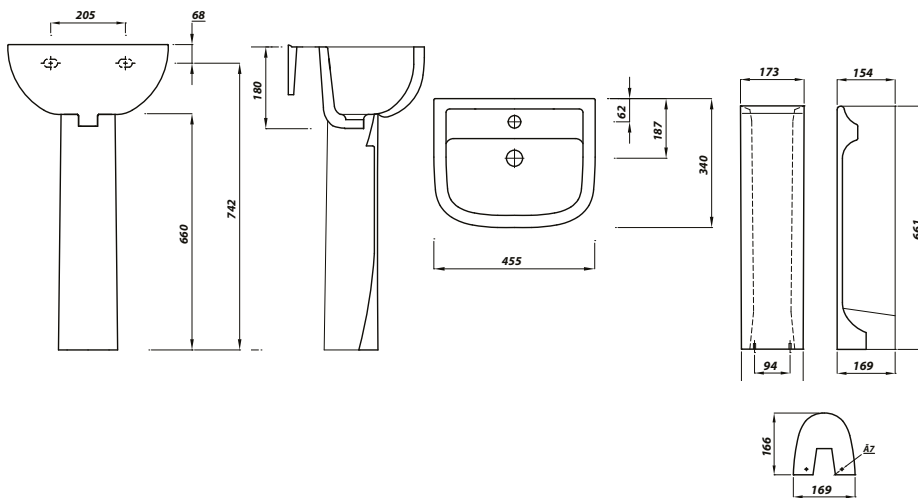

Instinct Pro 450mm D-Shaped One Taphole Basin (Full Pedestal) INSTWHSQ45BA1, INSPRORFP

Basin Specification

450mm D-Shaped One Taphole Basin
(INSTWHSQ45BA1)

Finish	White
Dimensions	180(h) x 455(w) x 340(d) mm
Weight	10.8kg
Basin Material	Ceramic
Overflow	Yes
Chainstay Hole	No
Taphole Positioning	Centre
Tap	Not Included

Pedestal Specification

Full Pedestal
(INSPRORFP)

Finish	White
Dimensions	679(h) x 173(w) x 154(d) mm
Weight	8.93kg
Pedestal Material	Ceramic

Key Features + Benefits

Lifetime
Guarantee

Small
Size Basin

One Taphole
Basin

Full
Pedestal

Certifications + Approvals

Lecico Bathrooms

Unit 2D Viking Industrial Estate, Hudson Road, Bedford MK41 0QB. Technical Support – Tel: 01234 244030 Email: customerservice@lecico.co.uk

All information on the data sheet is correct at the time of publication. All measurements are approximate and subject to standard tolerances.