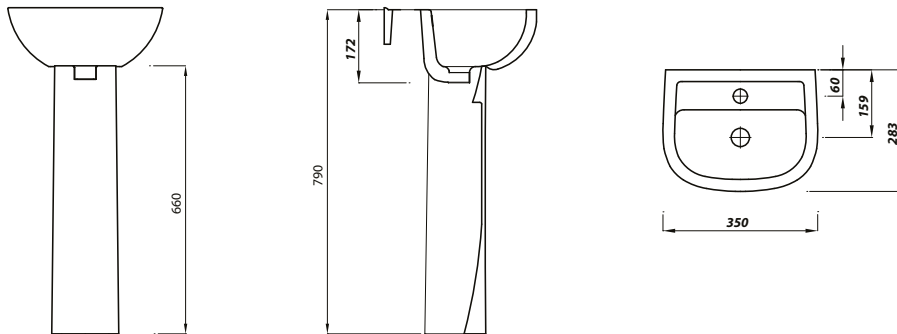

Instinct Pro 350mm Squond Cloakroom One Taphole Basin INSTWHSQ35BA1

Specification

Finish	White
Dimensions	172(h) x 350(w) x 283(d) mm
Weight	7.4kg
Basin Material	Ceramic
Overflow	Yes
Chainstay Hole	No
Taphole Positioning	Centre

Key Features + Benefits

Lifetime Guarantee

Small Size Basin

One Taphole Basin

Cloakroom Basin

Certifications + Approvals

Lecico Bathrooms

Unit 2D Viking Industrial Estate, Hudson Road, Bedford MK41 0QB. Technical Support – Tel: 01234 244030 Email: customerservice@lecico.co.uk