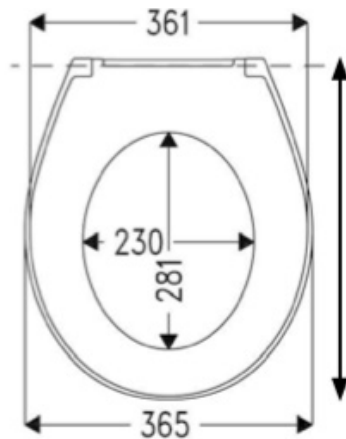

Instinct Pro Universal Seat INSTWHSCSEAT, INSTWHSTSEAT

Seat Specification

Soft Close, Seat + Cover
(INSTWHSCSEAT)

Finish	White
Dimensions	52(h) x 389(w) x 466(d) mm
Weight	1.1 kg
Seat Hinge Material	Plastic
Hinge Type	Soft Close
Hinge Fixing Type	Standard
Antibacterial Protection	Yes
Seat Type	Standard
UV Protection	No
Max Load Test	-
Seat Material	Polypropylene

Standard Seat + Cover
(INSTWHSTSEAT)

Finish	White
Dimensions	50(h) x 365(w) x 439(d) mm
Weight	1.1 kg
Seat Hinge Material	Stainless Steel
Hinge Type	Standard
Hinge Fixing Type	Standard
Antibacterial Protection	Yes
Seat Type	Standard
UV Protection	No
Max Load Test	-
Seat Material	Polypropylene